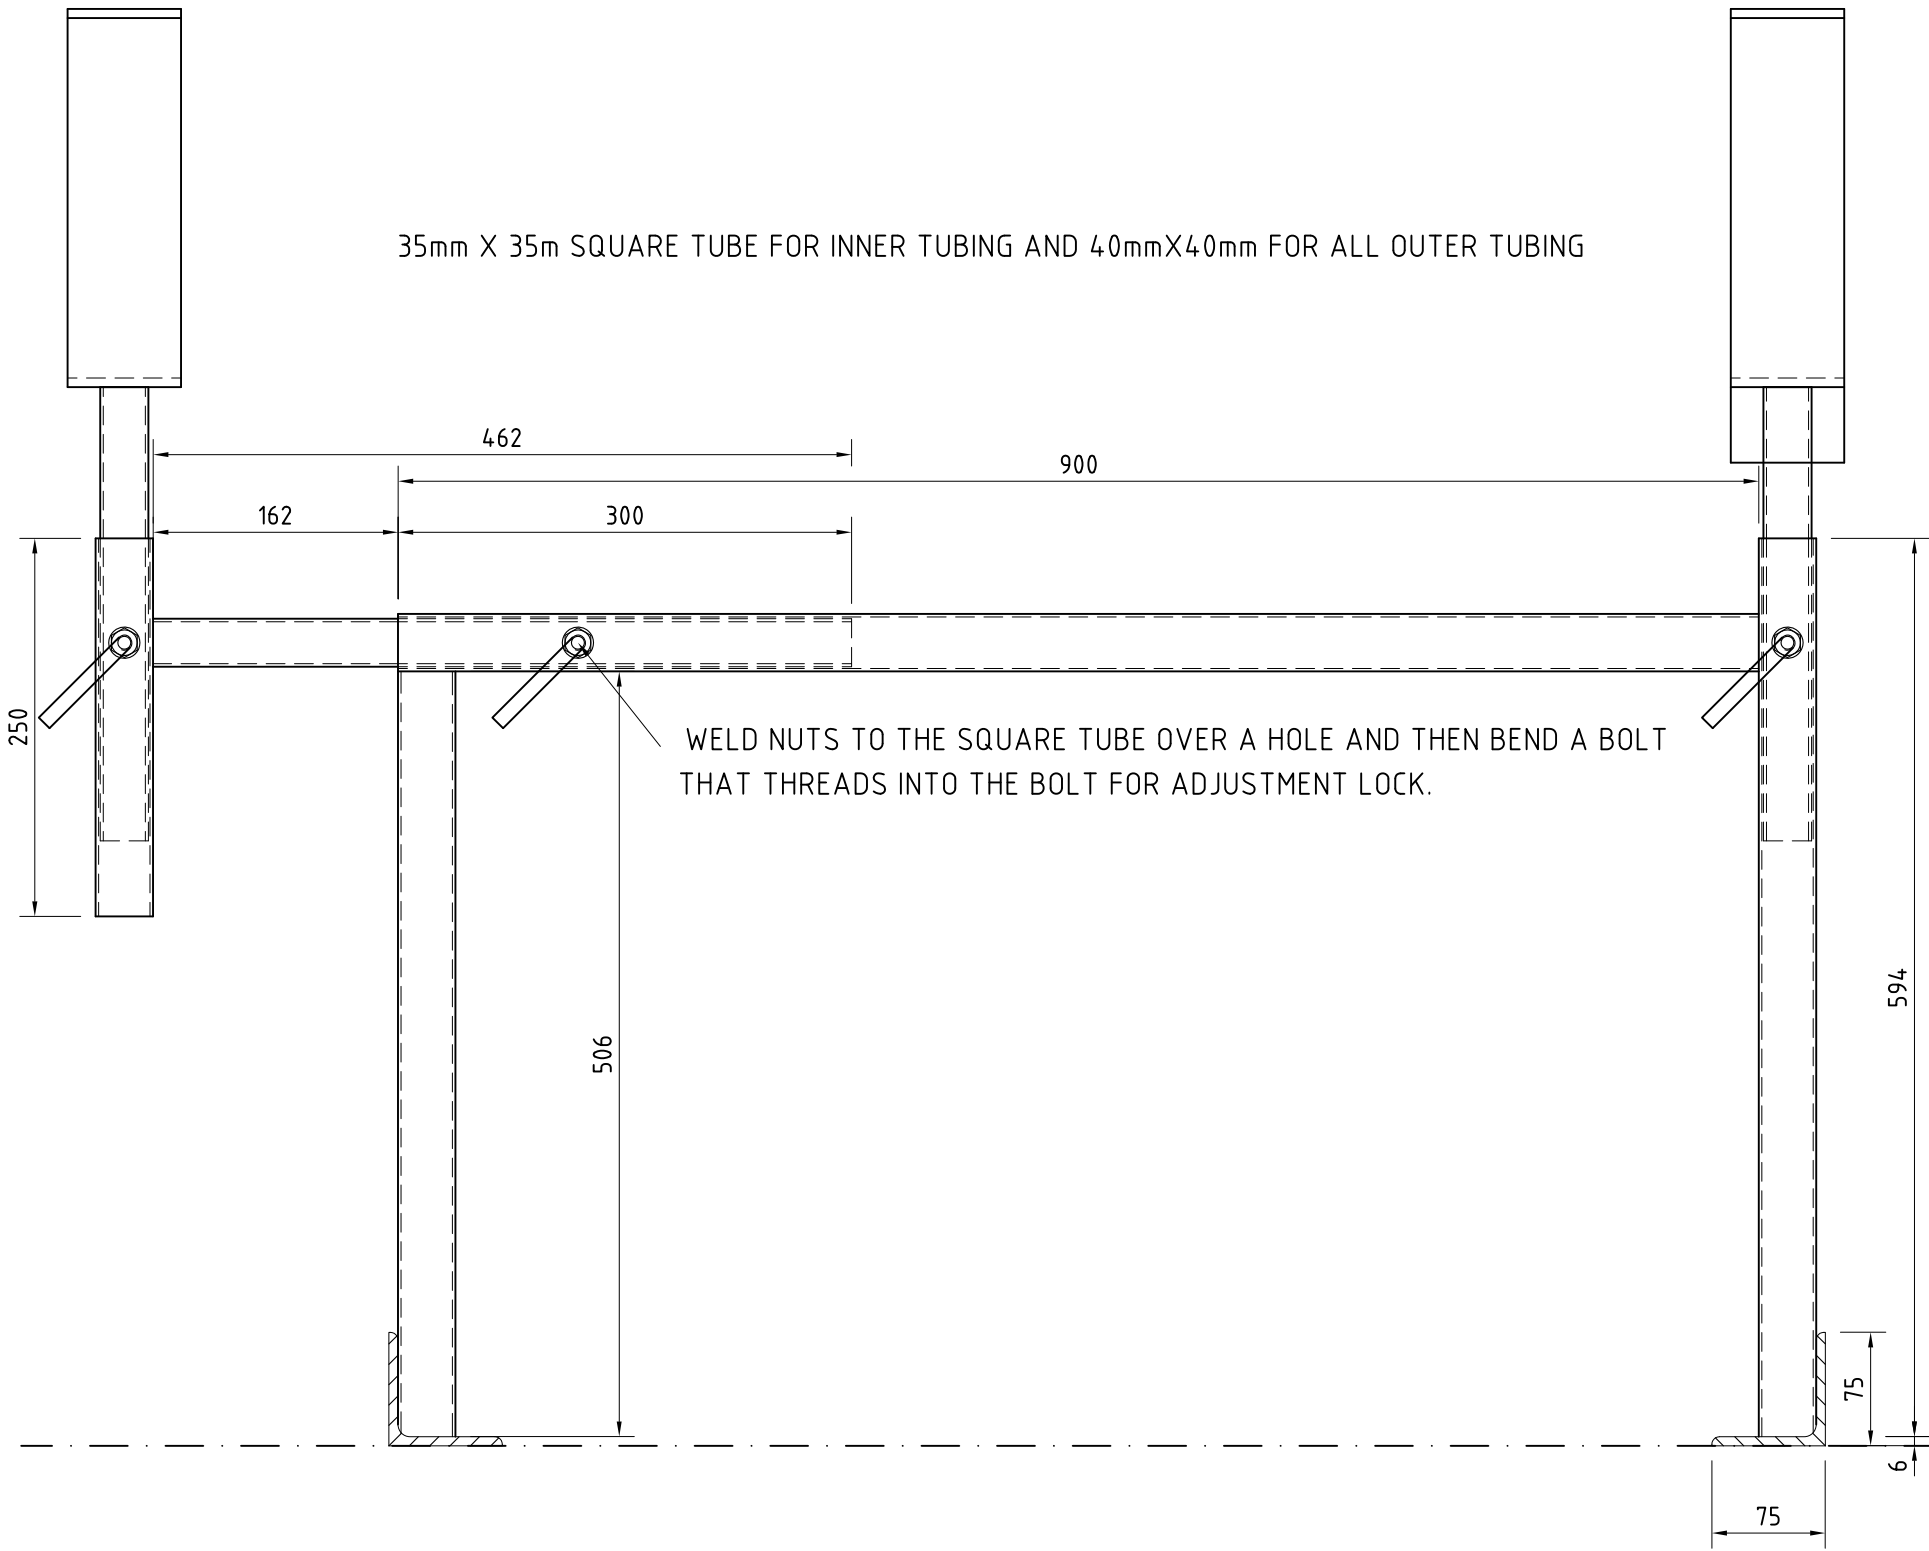

35mm X 35m SQUARE TUBE FOR INNER TUBING AND 40mmX40mm FOR ALL OUTER TUBING

GLASSING STAND  
INTERCHANGE WHEN  
GLASSING