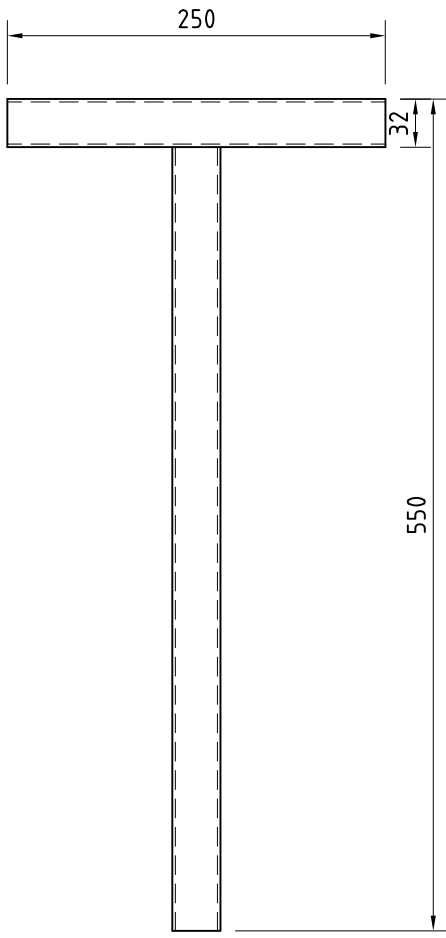

35mm X 35m SQUARE TUBE FOR INNER TUBING AND 40mmX40mm FOR ALL OUTER TUBING

GLASSING STAND  
INTERCHANGE WHEN  
GLASSING