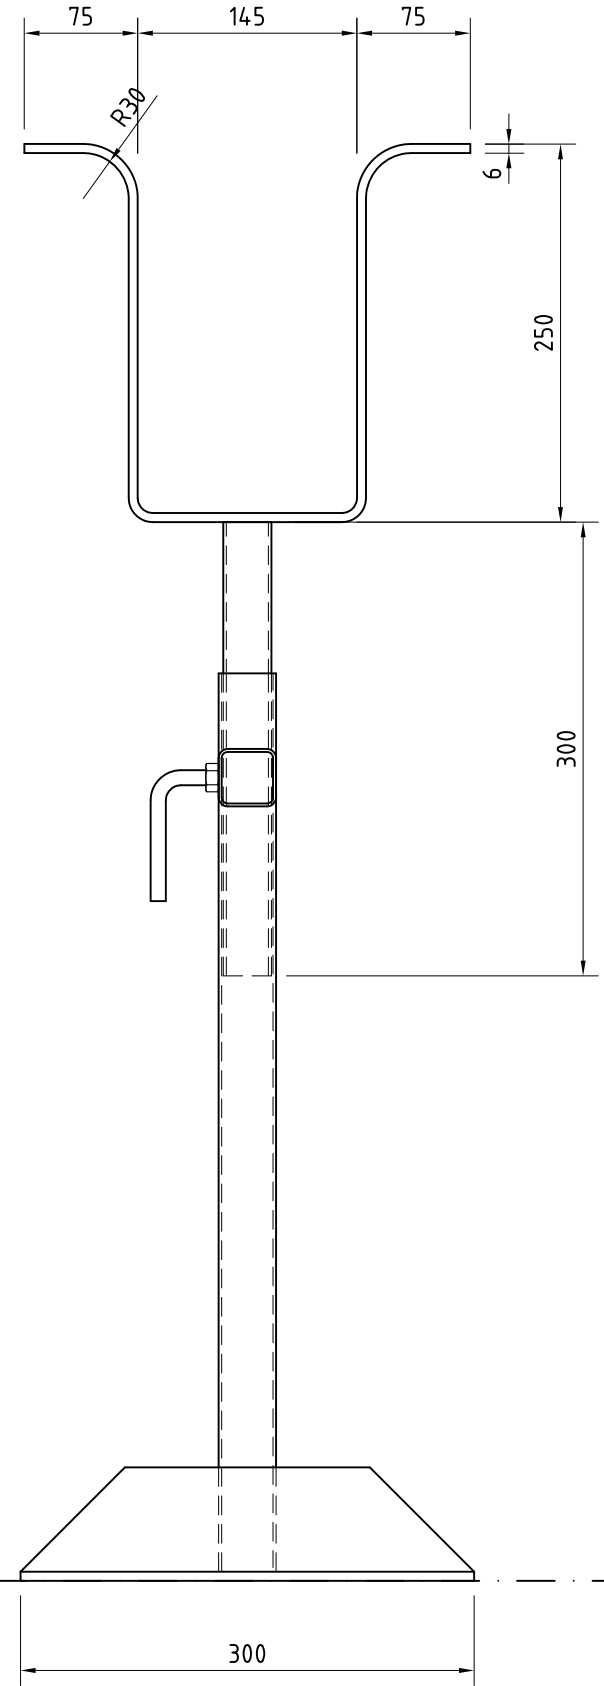

35mm X 35m SQUARE TUBE FOR INNER TUBING AND 40mmX40mm FOR ALL OUTER TUBING

GLASSING STAND  
INTERCHANGE WHEN  
GLASSING