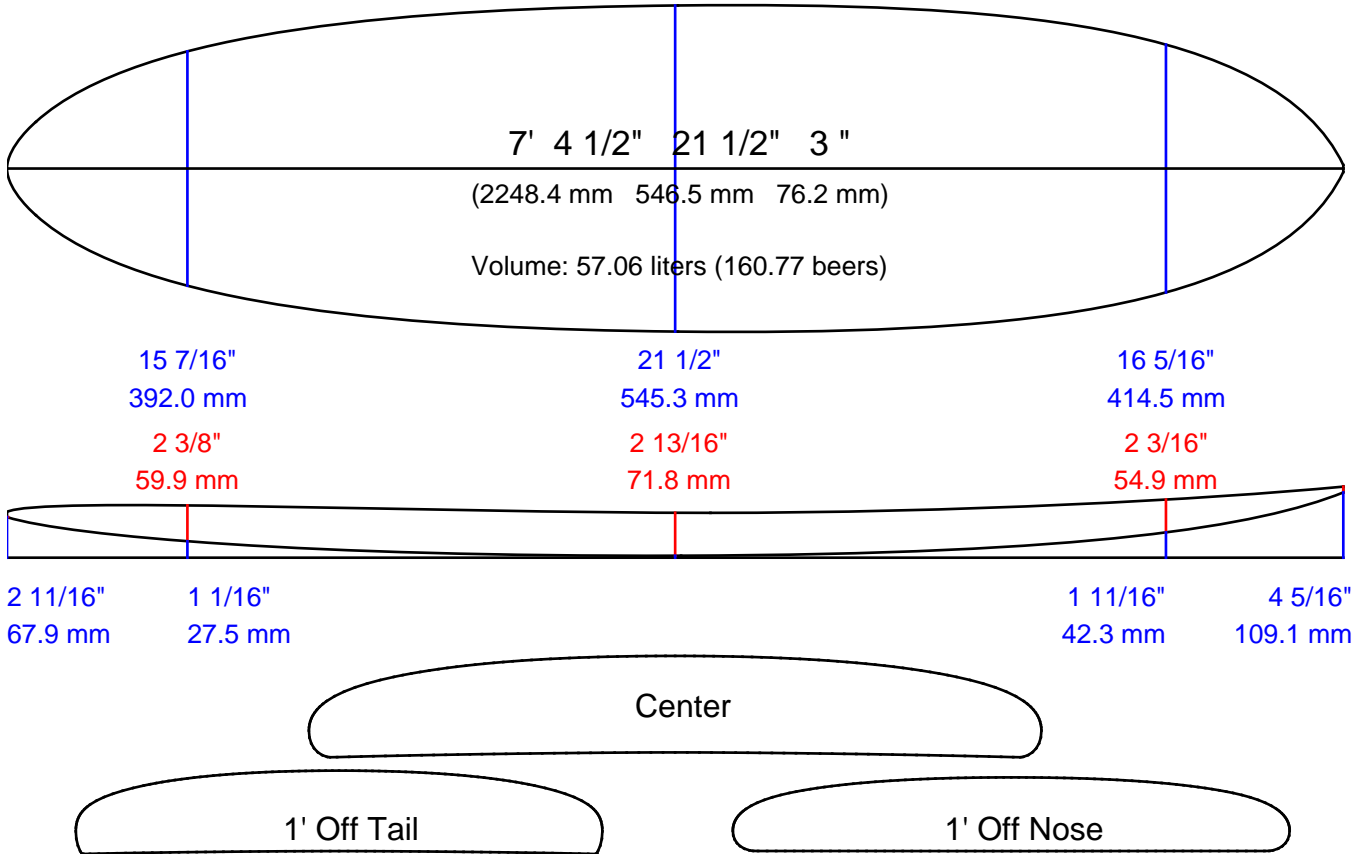

Customer:
 Date: Jan 13, 2021
 Length: 7' 4 1/2" (2248.4)
 Width: 21 1/2" (546.5)
 Thickness: 3" (76.2)
 Tail Stop: 43 5/16" (1100.0)

Designed by: File: Mid1
 Blank: US4-60 R

Measurements are center, one foot in and one foot back, over curve.