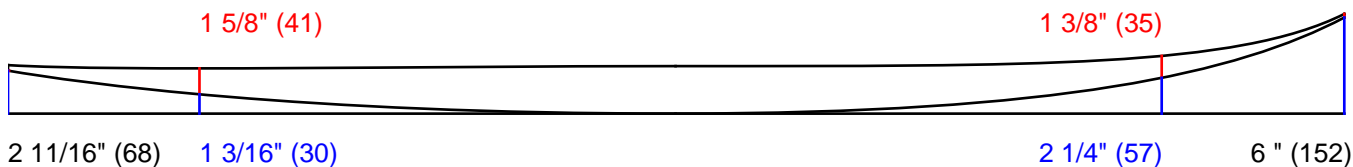

# APS 3000

File: 7\_0-22  
 Customer: 4est  
 Blank:  
 Date: Apr 4, 2005  
 Length: 6' 12" (2134)  
 Width: 22" (559)  
 Thickness: 2 15/16" (75)

Designed by: 4est

**Comments:**

big guy board