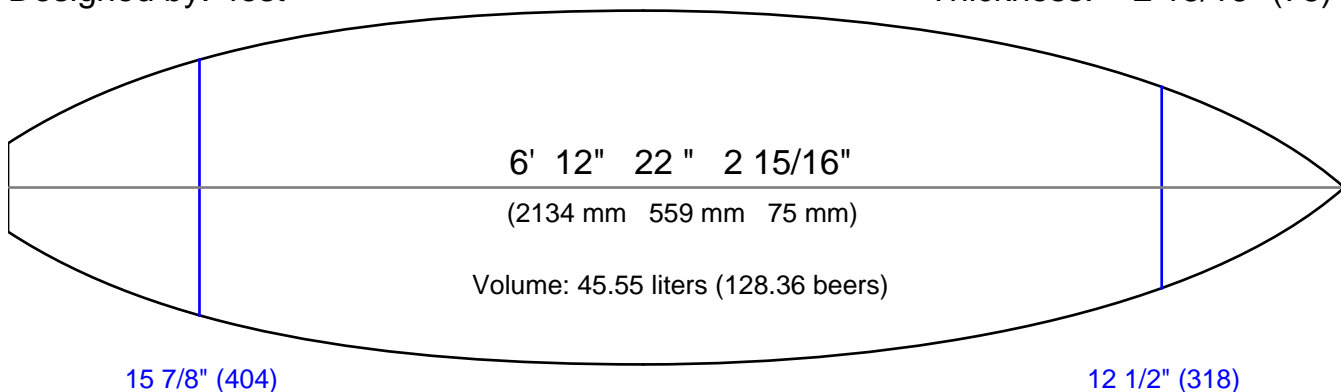

# APS 3000

File: 7\_0-22  
 Customer: 4est  
 Blank:  
 Date: Apr 4, 2005  
 Length: 6' 12" (2134)  
 Width: 22" (559)  
 Thickness: 2 15/16" (75)

Designed by: 4est

**Comments:**

big guy board